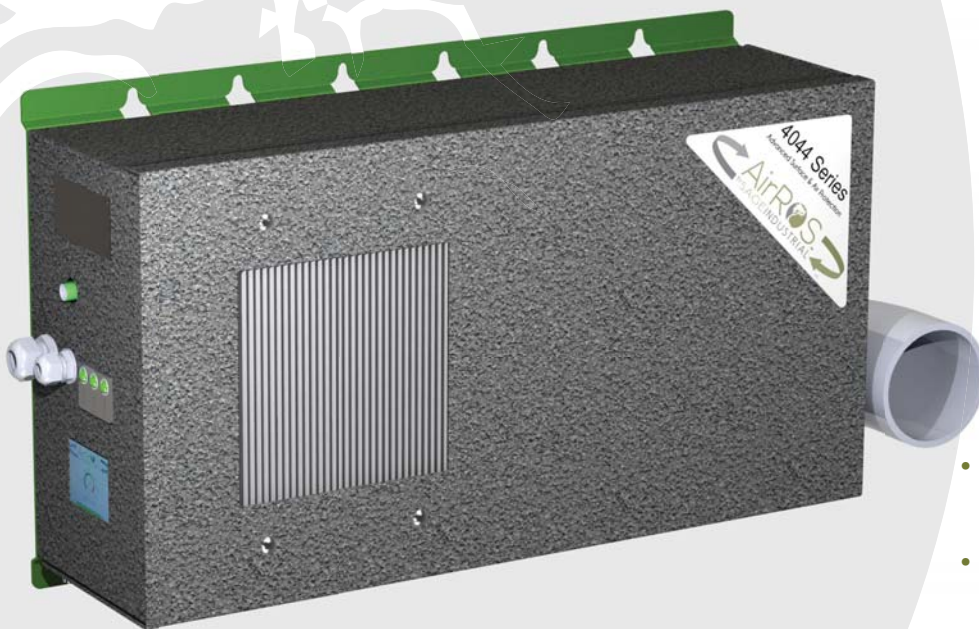

## 40ZZ SERIES

Advanced Purification System

4022, 4028, 4044, & 4050 Purifier Models

- Plug and play installation and activation
- Ultra-Low Energy efficiency <1.25Amps (150w 120V 1PH)
- Touch screen controller
- Dynamic monitoring control with internal/external controller and sensor
- Easy maintenance
- Logging available for reporting
- Portable Option

AirROS purifiers utilize electricity and create ROS. The highly-reactive ROS inside the purifier DESTROYS Molds, Pathogens, Viruses, and Odors as they pass through the chamber.