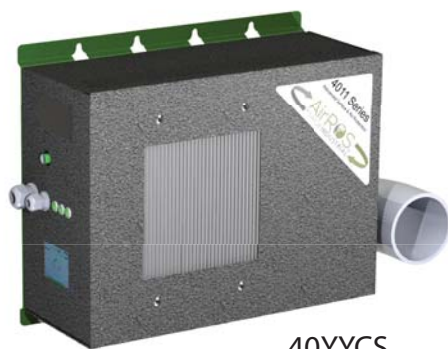

### Example Configurations:

4037CS  
4037C-P  
4044/4000CSI  
4050/4000CIT/4000S

Standard Wall mount

4inch (4.5"OD) PVC Sch40 Output

40YYCS

40ZZCS

4000CSI  
4000S

4000CITR