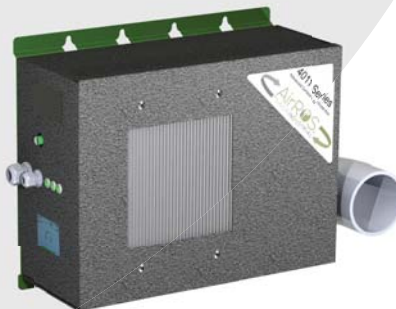

**ROS
(Reactive Oxygen Species)**

The sanitized air that comes out of the purifier enters the environment and continues to sanitize ALL surfaces it contacts.

AirROS purifiers utilize electricity and create ROS. The highly-reactive ROS inside the purifier DESTROYS Molds, Pathogens, Viruses, and Odors as they pass through the chamber.